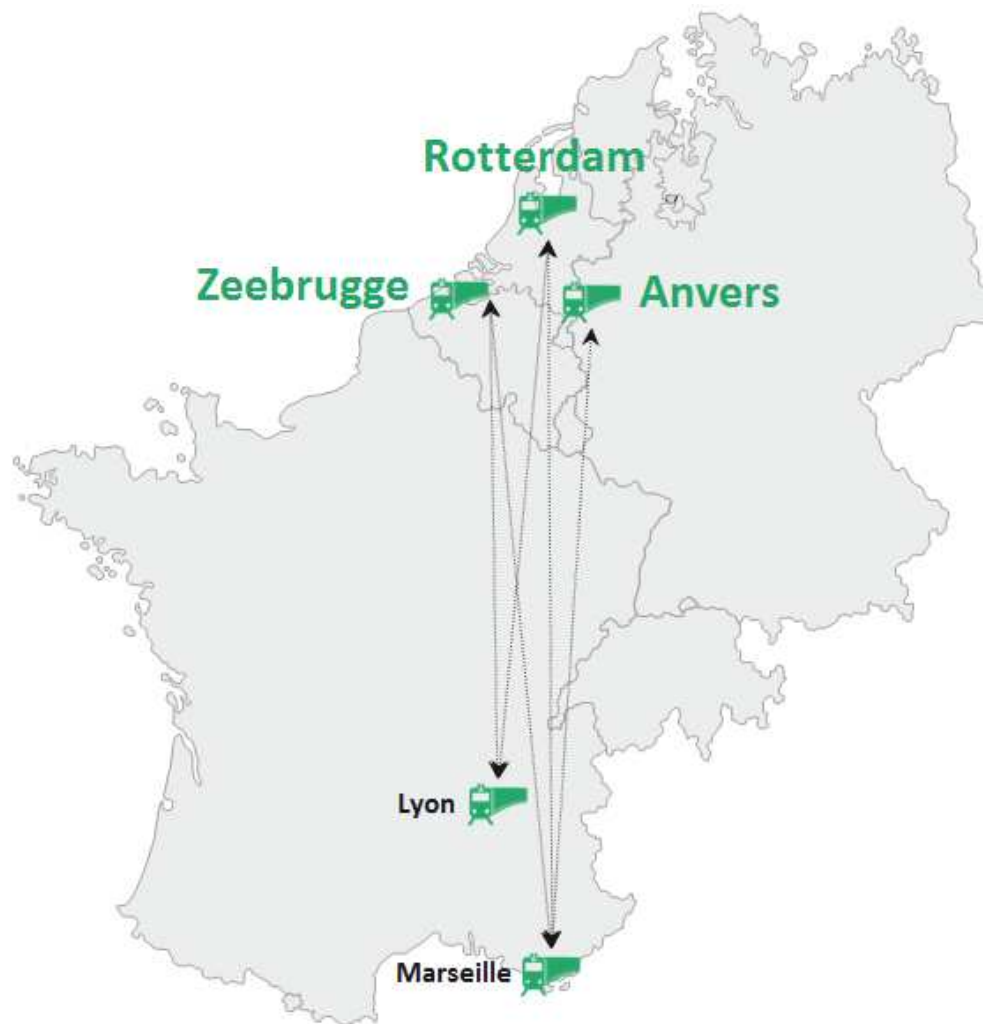

Anvers - Rotterdam - Zeebrugge

Depuis/Vers Marseille

► ANVERS => MARSEILLE

Departure Terminal	Closing Time	Arrival Terminal	Pick-Up Time	Transit Time
ANVERS COMBINANT	MONDAY 15:45	MARSEILLE CANET NAVILAND	WEDNESDAY 11:30	C
		MARSEILLE INTRAMAR P157	WEDNESDAY 14:00	
ANVERS K730	TUESDAY 12:00	MARSEILLE CANET NAVILAND	THURSDAY 10:00	C
		MARSEILLE INTRAMAR P157	THURSDAY 12:00	
ANVERS K730	TUESDAY 12:00	MARSEILLE CANET NAVILAND	FRIDAY 10:00	D
		MARSEILLE INTRAMAR P157	FRIDAY 12:00	
ANVERS COMBINANT	WEDNESDAY 15:45	MARSEILLE CANET NAVILAND	FRIDAY 11:30	C
		MARSEILLE INTRAMAR P157	FRIDAY 14:00	
ANVERS COMBINANT	THURSDAY 15:45	MARSEILLE CANET NAVILAND	TUESDAY 11:30	F
		MARSEILLE INTRAMAR P157	TUESDAY 14:00	
ANVERS K730	FRIDAY 17:00	MARSEILLE CANET NAVILAND	WEDNESDAY 10:00	F
		MARSEILLE INTRAMAR P157	WEDNESDAY 12:00	

► ROTTERDAM => MARSEILLE

Departure Terminal	Closing Time	Arrival Terminal	Pick-Up Time	Transit Time
ROTTERDAM RSC	MONDAY 17:00	MARSEILLE CANET NAVILAND	WEDNESDAY 11:30	C
		MARSEILLE INTRAMAR P157	WEDNESDAY 14:00	
ROTTERDAM RSC	WEDNESDAY 17:00	MARSEILLE CANET NAVILAND	FRIDAY 11:30	C
		MARSEILLE INTRAMAR P157	FRIDAY 14:00	
ROTTERDAM RSC	FRIDAY 17:00	MARSEILLE CANET NAVILAND	TUESDAY 10:00	E
		MARSEILLE INTRAMAR P157	TUESDAY 14:00	

► ZEEBRUGGE => MARSEILLE

Departure Terminal	Closing Time	Arrival Terminal	Pick-Up Time	Transit Time
ZEEBRUGGE BRITANNIA	MONDAY 05:00	MARSEILLE CANET NAVILAND	WEDNESDAY 11:30	C
		MARSEILLE INTRAMAR P157	WEDNESDAY 14:00	
ZEEBRUGGE BRITANNIA	WEDNESDAY 05:00	MARSEILLE CANET NAVILAND	FRIDAY 11:30	C
		MARSEILLE INTRAMAR P157	FRIDAY 14:00	
ZEEBRUGGE BRITANNIA	FRIDAY 05:00	MARSEILLE CANET NAVILAND	TUESDAY 10:00	E
		MARSEILLE INTRAMAR P157	TUESDAY 14:00	

► ZEEBRUGGE => LYON

Departure Terminal	Closing Time	Arrival Terminal	Pick-Up Time	Transit Time
ZEEBRUGGE BRITANNIA	MONDAY 05:00	LYON TERMINAL 2	WEDNESDAY 07:30	C
ZEEBRUGGE BRITANNIA	WEDNESDAY 05:00	LYON TERMINAL 2	FRIDAY 07:30	C
ZEEBRUGGE BRITANNIA	FRIDAY 05:00	LYON TERMINAL 2	MONDAY 07:30	D