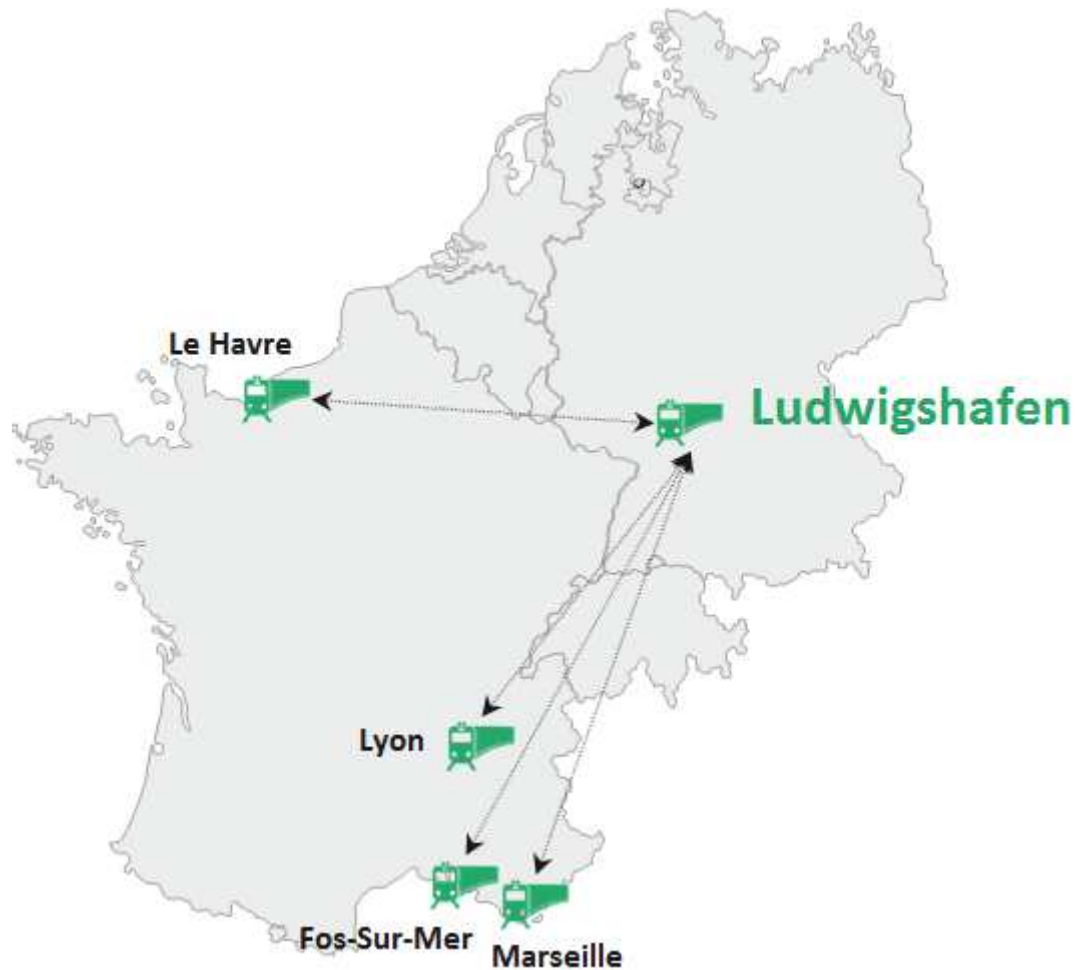

Ludwigshafen

KOMBI TERMINAL LUDWIGSHAFEN (KTL)
Am Hansenbusch 11
67069 LUDWIGSHAFEN
Allemagne

► LUDWIGSHAFEN => LYON

Departure Terminal	Closing Time	Arrival Terminal	Pick-Up Time	Transit Time
LUDWIGSHAFEN KTL	TUESDAY 10:15	LYON TERMINAL 2	WEDNESDAY 07:30	B
LUDWIGSHAFEN KTL	THURSDAY 10:15	LYON TERMINAL 2	FRIDAY 07:30	B
LUDWIGSHAFEN KTL	SATURDAY 10:15	LYON TERMINAL 2	MONDAY 07:30	C

► LUDWIGSHAFEN => MARSEILLE

Departure Terminal	Closing Time	Arrival Terminal	Pick-Up Time	Transit Time
LUDWIGSHAFEN KTL	TUESDAY 10:15	MARSEILLE CANET NAVILAND	WEDNESDAY 11:30	B
		MARSEILLE INTRAMAR P157	WEDNESDAY 14:00	
LUDWIGSHAFEN KTL	THURSDAY 10:15	MARSEILLE CANET NAVILAND	FRIDAY 11:30	B
		MARSEILLE INTRAMAR P157	FRIDAY 14:00	
LUDWIGSHAFEN KTL	SATURDAY 10:15	MARSEILLE CANET NAVILAND	TUESDAY 10:00	D
		MARSEILLE INTRAMAR P157	TUESDAY 14:00	

► LUDWIGSHAFEN => LE HAVRE

Departure Terminal	Closing Time	Arrival Terminal	Pick-Up Time	Transit Time
LUDWIGSHAFEN KTL	TUESDAY 10:15	LE HAVRE LHTE	FRIDAY 07:00	D
		LE HAVRE TOUS QUAIS	FRIDAY 12:00	
LUDWIGSHAFEN KTL	THURSDAY 10:15	LE HAVRE LHTE	MONDAY 09:00	E
		LE HAVRE TOUS QUAIS	MONDAY 17:30	
LUDWIGSHAFEN KTL	SATURDAY 10:15	LE HAVRE LHTE	WEDNESDAY 07:00	E
		LE HAVRE TOUS QUAIS	WEDNESDAY 12:00	

► FOS => LUDWIGSHAFEN

Departure Terminal	Closing Time	Arrival Terminal	Pick-Up Time	Transit Time
FOS EUROFOS	MONDAY 10:00	LUDWIGSHAFEN KTL	THURSDAY 05:00	D
FOS SEAYARD	MONDAY 15:00			