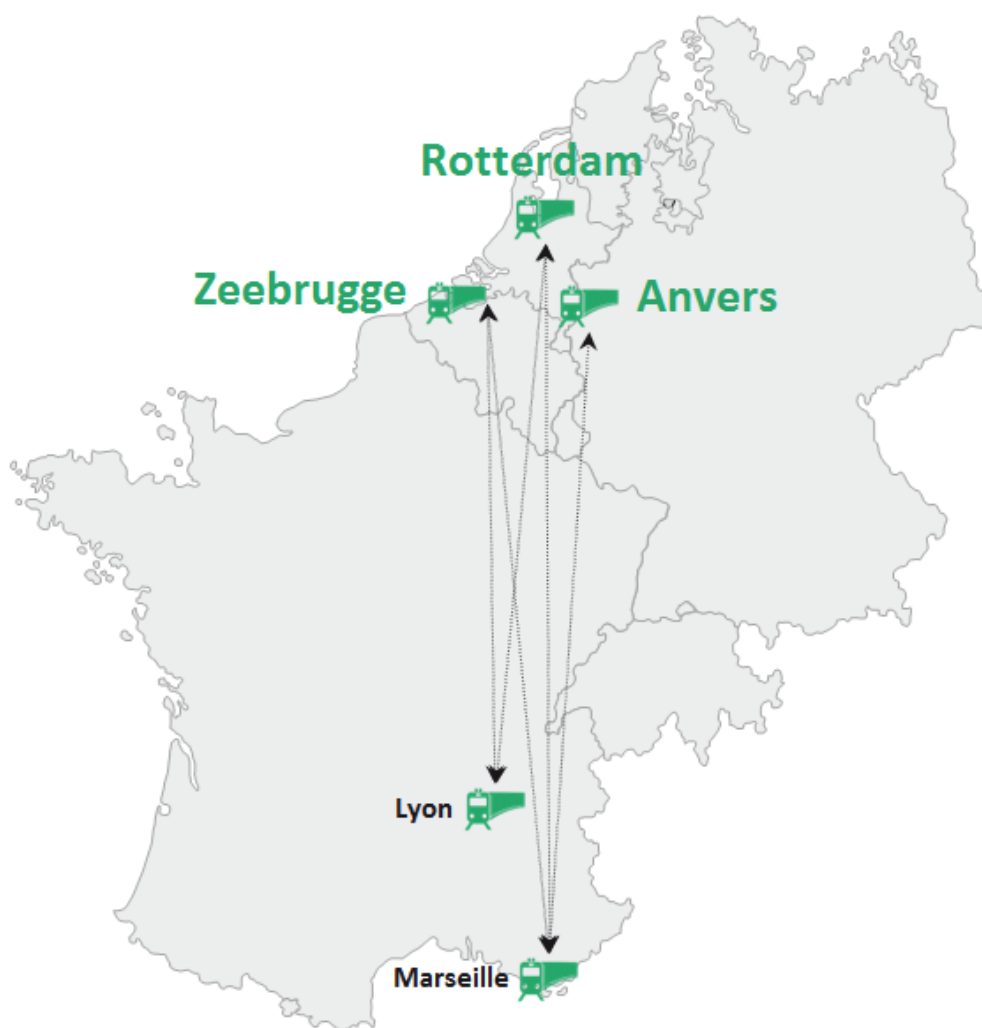

ANVERS – ROTTERDAM – ZEEBRUGGE

SCHEDULE RAIL (import)

ANVERS

► LYON

Departure Terminal	Closing Time	Arrival Terminal	Pick-Up Time	Transit Time
ANVERS TOUS QUAIS	MONDAY 17:00	LYON VENISSIEUX	WEDNESDAY 06:30	C
ANVERS TOUS QUAIS	TUESDAY 17:00	LYON VENISSIEUX	THURSDAY 06:30	C
ANVERS TOUS QUAIS	WEDNESDAY 17:00	LYON VENISSIEUX	FRIDAY 06:30	C
ANVERS TOUS QUAIS	THURSDAY 17:00	LYON VENISSIEUX	MONDAY 06:30	E
ANVERS TOUS QUAIS	FRIDAY 17:00	LYON VENISSIEUX	TUESDAY 06:30	E

► MARSEILLE

Departure Terminal	Closing Time	Arrival Terminal	Pick-Up Time	Transit Time
ANVERS COMBINANT	MONDAY 15:45	MARSEILLE CANET NAVILAND	WEDNESDAY 09:30	C
		MARSEILLE INTRAMAR P157	WEDNESDAY 14:00	
ANVERS K730	TUESDAY 12:00	MARSEILLE CANET NAVILAND	THURSDAY 10:10	C
		MARSEILLE INTRAMAR P157	THURSDAY 12:00	
ANVERS K730	TUESDAY 12:00	MARSEILLE CANET NAVILAND	FRIDAY 10:10	D
		MARSEILLE INTRAMAR P157	FRIDAY 12:00	
ANVERS COMBINANT	WEDNESDAY 15:45	MARSEILLE CANET NAVILAND	FRIDAY 09:30	C
		MARSEILLE INTRAMAR P157	FRIDAY 14:00	
ANVERS COMBINANT	THURSDAY 15:45	MARSEILLE CANET NAVILAND	TUESDAY 09:30	F
		MARSEILLE INTRAMAR P157	TUESDAY 14:00	
ANVERS K730	FRIDAY 17:00	MARSEILLE CANET NAVILAND	WEDNESDAY 10:10	F
		MARSEILLE INTRAMAR P157	WEDNESDAY 12:00	

LYON TERMINAL 2	MONDAY 10:30	ZEEBRUGGE BRITANNIA	WEDNESDAY 17:00	C
LYON TERMINAL 2	WEDNESDAY 10:30	ZEEBRUGGE BRITANNIA	FRIDAY 17:00	C
LYON TERMINAL 2	FRIDAY 10:30	ZEEBRUGGE BRITANNIA	TUESDAY 17:00	E

MARSEILLE

► ZEEBRUGGE

MARSEILLE INTRAMAR P157	TUESDAY 10:30	ZEEBRUGGE BRITANNIA	FRIDAY 17:00	D
MARSEILLE CANET NAVILAND	TUESDAY 17:00			
MARSEILLE INTRAMAR P157	THURSDAY 10:30	ZEEBRUGGE BRITANNIA	TUESDAY 17:00	F
MARSEILLE CANET NAVILAND	THURSDAY 17:00			
MARSEILLE CANET NAVILAND	FRIDAY 17:00	ZEEBRUGGE BRITANNIA	WEDNESDAY 17:00	F