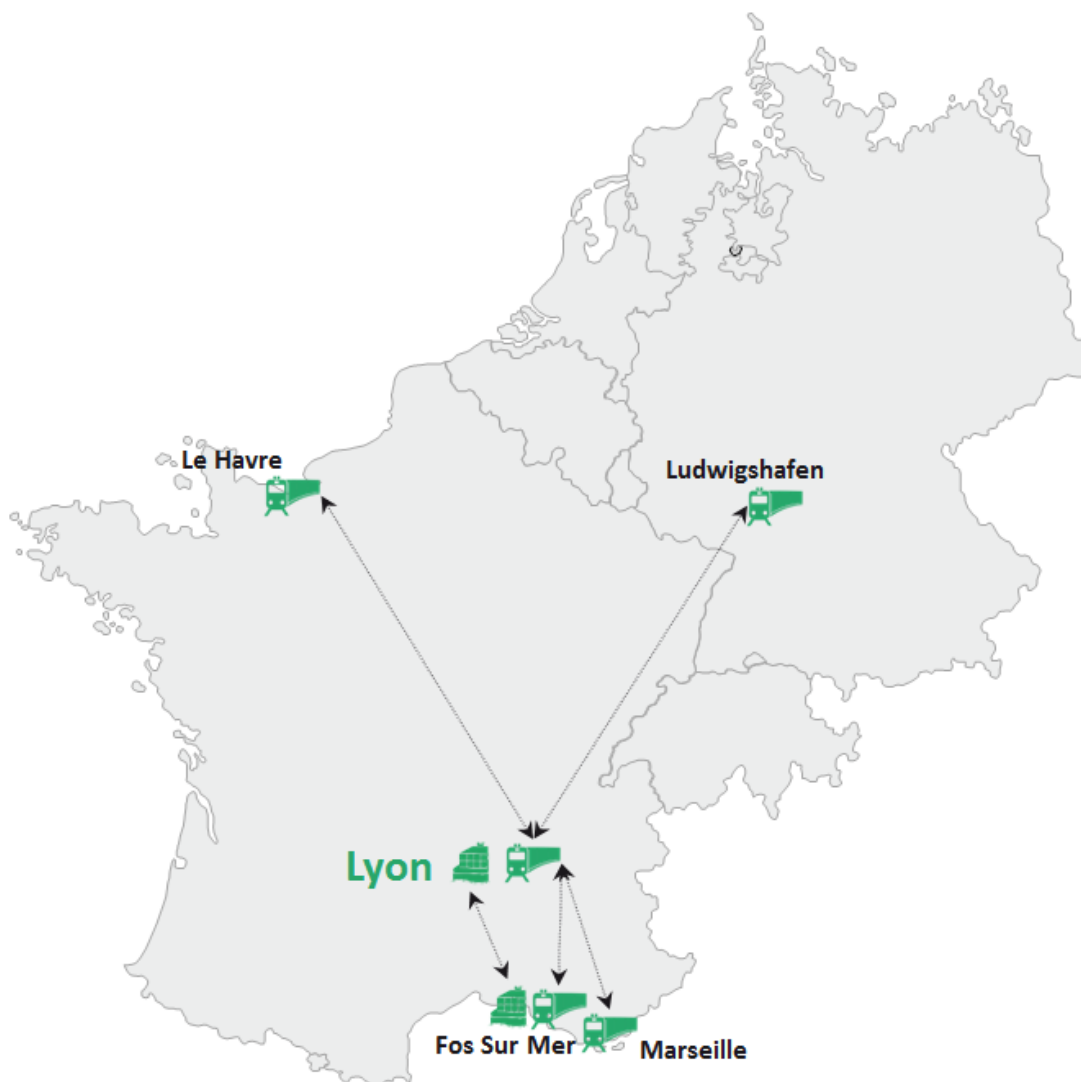

LYON

LYON TERMINAL2
Port Edouard Herriot (PEH)
1, Quai de Beaucaire
69007 LYON

LYON VENISSIEUX NAVILAND
Chemin du Charbonnier
69200 VENISSIEUX

SCHEDULE BARGE

LYON

► FOS

Departure Terminal	Closing Time	Arrival Terminal	Pick-Up Time	Transit Time
FOS SEAYARD	MONDAY 16.00	LYON PEH	FRIDAY 06.00	E
FOS EUROFOS				
FOS SEAYARD	THURSDAY 16.00	LYON PEH	TUESDAY 06.00	F
FOS EUROFOS				

LYON

► FOS

Departure Terminal	Closing Time	Arrival Terminal	Pick-Up Time	Transit Time
LYON PEH	TUESDAY 17.00	FOS EUROFOS	FRIDAY 12.00	D
		FOS SEAYARD	FRIDAY 17.00	
LYON PEH	FRIDAY 18.00	FOS EUROFOS	TUESDAY 12.00	E
		FOS SEAYARD	TUESDAY 17.00	

► CHALON S/ SAONE

APOPORT CHALON	TUESDAY 17:00	LYON TERMINAL 2	WEDNESDAY 14:00	B
APOPORT CHALON	THURSDAY 17:00	LYON TERMINAL 2	FRIDAY 14:00	B
APOPORT CHALON	FRIDAY 17:00	LYON TERMINAL 2	MONDAY 07:30	D

► FOS

FOS EUROFOS	MONDAY 10:00	LYON TERMINAL 2	TUESDAY 07:30	B
FOS SEAYARD	MONDAY 10:00			
FOS EUROFOS	Wednesday 17:00	LYON VENISSIEUX NAVILAND	THURSDAY 06:00	B
FOS SEAYARD				
FOS EUROFOS	Friday 17:00	LYON VENISSIEUX NAVILAND	Monday 06:00	D
FOS SEAYARD				