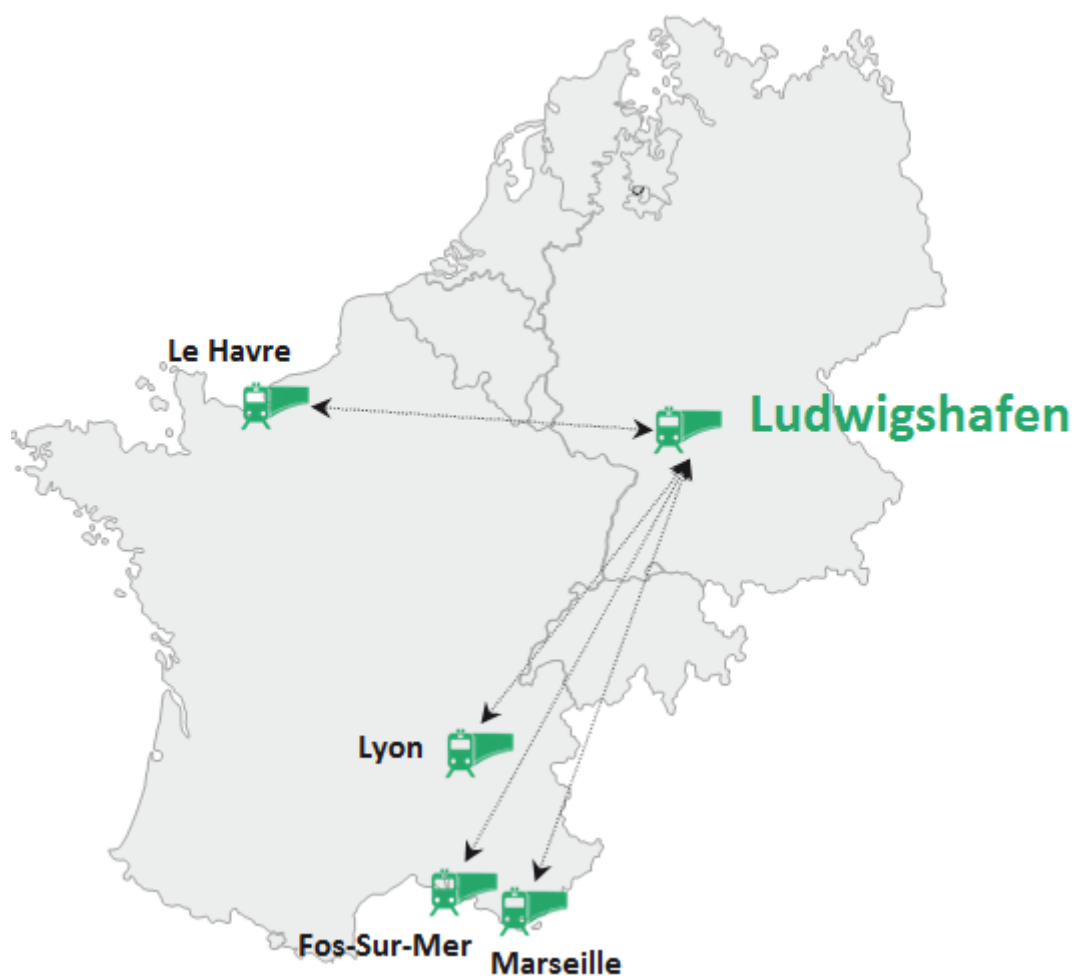

LUDWIGSHAFEN

KOMBI TERMINAL LUDWIGSHAFEN (KTL)
Am Hansenbusch 11
67069 LUDWIGSHAFEN
Allemagne

SCHEDULE RAIL (depuis Ludwigshafen)

LUDWIGSHAFEN

► LE HAVRE

Departure Terminal	Closing Time	Arrival Terminal	Pick-Up Time	Transit Time
LUDWIGSHAFEN KTL	TUESDAY 10:15	LE HAVRE LHTE	FRIDAY 07:00	D
		LE HAVRE TOUS QUAIS	FRIDAY 12:00	
LUDWIGSHAFEN KTL	THURSDAY 10:15	LE HAVRE LHTE	MONDAY 09:00	E
		LE HAVRE TOUS QUAIS	MONDAY 17:30	
LUDWIGSHAFEN KTL	SATURDAY 10:15	LE HAVRE LHTE	WEDNESDAY 07:00	E
		LE HAVRE TOUS QUAIS	WEDNESDAY 12:00	

► FOS

LUDWIGSHAFEN KTL	FRIDAY 10:15	FOS EUROFOS	MONDAY 14:00	D
		FOS SEAYARD	MONDAY 15:00	
LUDWIGSHAFEN KTL	SATURDAY 10:15	FOS EUROFOS	MONDAY 14:00	C
		FOS SEAYARD	MONDAY 15:00	

► LYON

LUDWIGSHAFEN KTL	TUESDAY 10:15	LYON TERMINAL 2	WEDNESDAY 07:30	B
LUDWIGSHAFEN KTL	WEDNESDAY 10:15	LYON TERMINAL 2	THURSDAY 07:30	B
LUDWIGSHAFEN KTL	THURSDAY 10:15	LYON TERMINAL 2	FRIDAY 07:30	B
LUDWIGSHAFEN KTL	FRIDAY 10:15	LYON TERMINAL 2	MONDAY 07:30	D
LUDWIGSHAFEN KTL	SATURDAY 10:15	LYON TERMINAL 2	MONDAY 07:30	C

► FOS

FOS EUROFOS	MONDAY 10:00	LUDWIGSHAFEN KTL	WEDNESDAY 05:00	C
FOS SEAYARD	MONDAY 10:00	LUDWIGSHAFEN KTL	WEDNESDAY 05:00	C

► LYON

LYON TERMINAL 2	MONDAY 10:30	LUDWIGSHAFEN KTL	TUESDAY 05:00	B
LYON TERMINAL 2	TUESDAY 10:30	LUDWIGSHAFEN KTL	WEDNESDAY 05:00	B
LYON TERMINAL 2	WEDNESDAY 10:30	LUDWIGSHAFEN KTL	THURSDAY 05:00	B
LYON TERMINAL 2	THURSDAY 10:30	LUDWIGSHAFEN KTL	FRIDAY 05:00	B
LYON TERMINAL 2	FRIDAY 10:30	LUDWIGSHAFEN KTL	SATURDAY 05:00	B